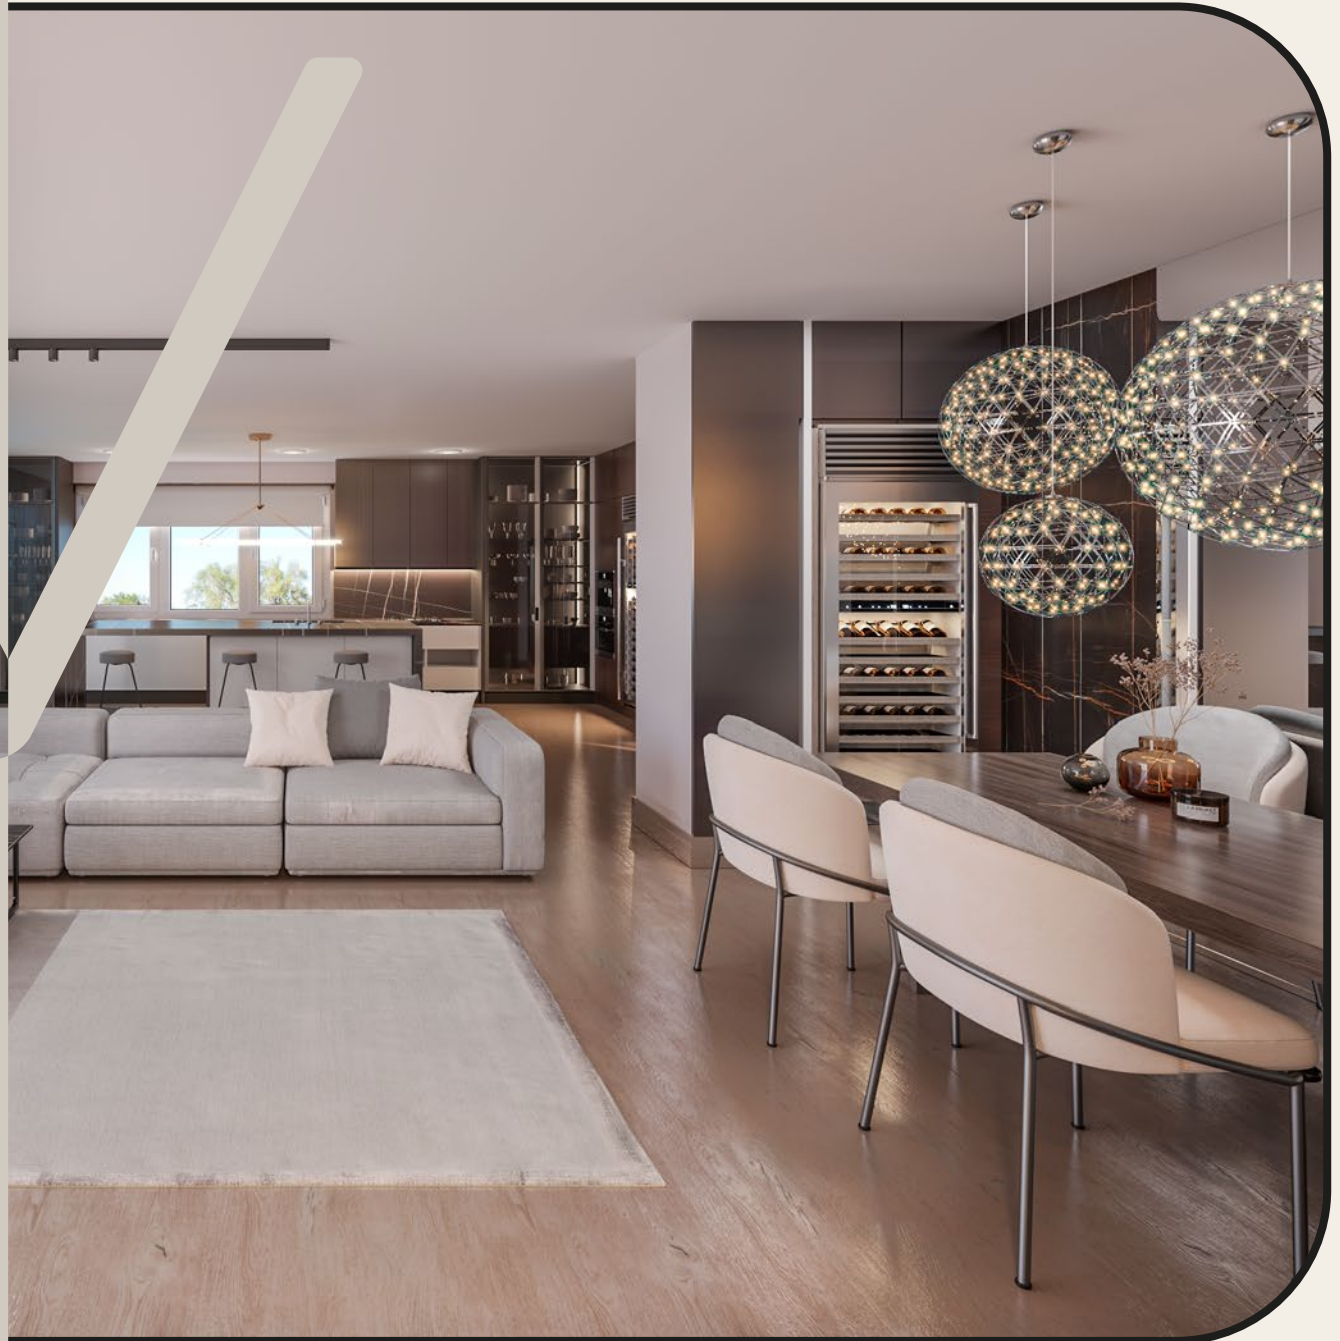

GALERIE VENIS

X

KATALOG GV DESIGN

A large, light brown, stylized logo is positioned in the background. It features a circular element on the left and a complex, angular shape on the right that resembles a stylized letter 'V' or 'G'.